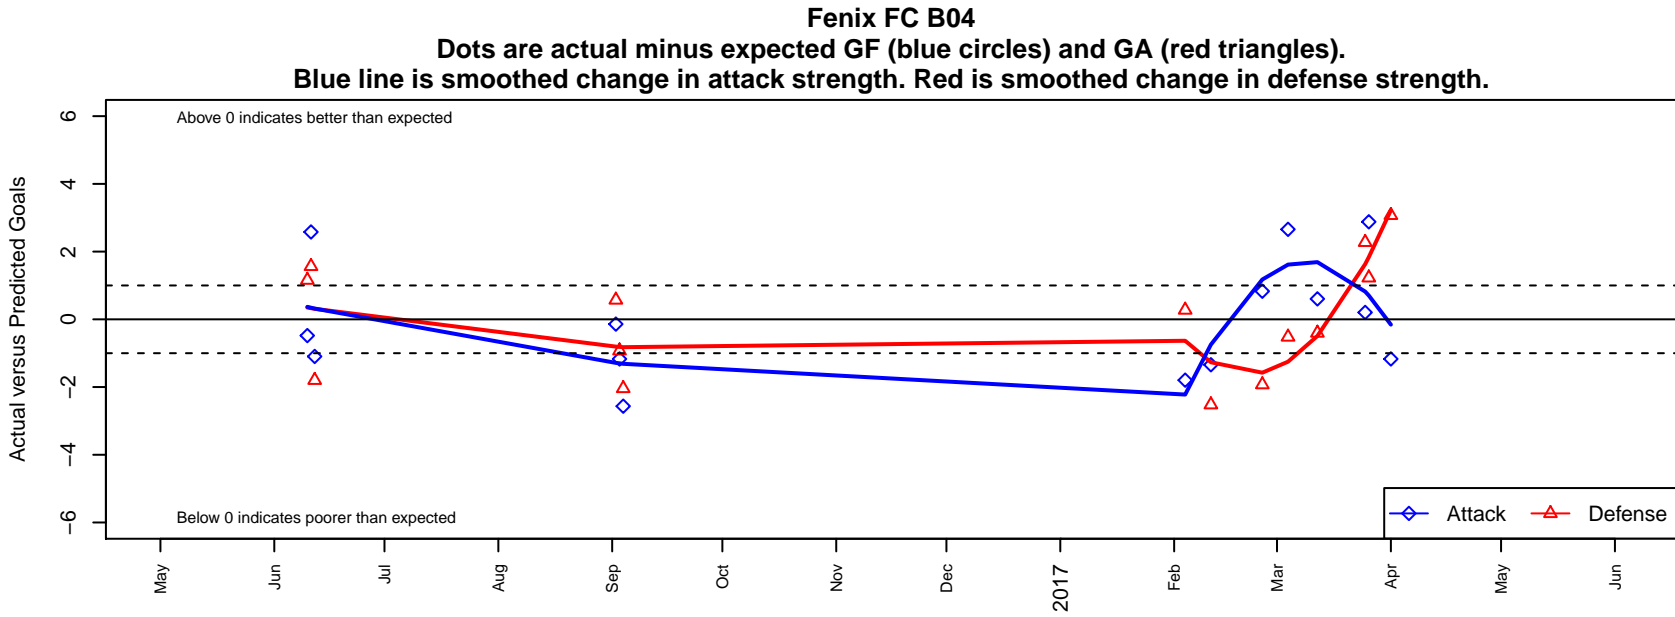

Fenix FC B04

B04 total strength=809
 attack=1.85 defense=0.57
 spr league = Spr PSPL Classic 1 Red U13

alt names used:
 Fenix BU13
 Fenix U13
 Fenix FC Bu04

Venues played:
 2016 Starfire Spring Classic BU13 Silver
 2016 Labor Day Cup BU13 Silver
 2016 Spr PSPL Classic 1 Red U13

**attack and defense variance (black dot)
relative to other teams
and top 10 in region**

**attack and defense rating
relative to others at age
and all opponents in last 13 months**

**attack and defense rating
relative to others at age
and all opponents in last 13 months**

Performance relative to 13 month average

Performance relative to 13 month average

Distribution of opponents
 Red = Lose zone, Blue = Win zone, Green = Even
 Black line separates win/lose zones

lot. A=Neither has attack advantage, B=Opponent has both attack and defense advantage, C=Opponent has both attack and defense disadvantage, D=Both have